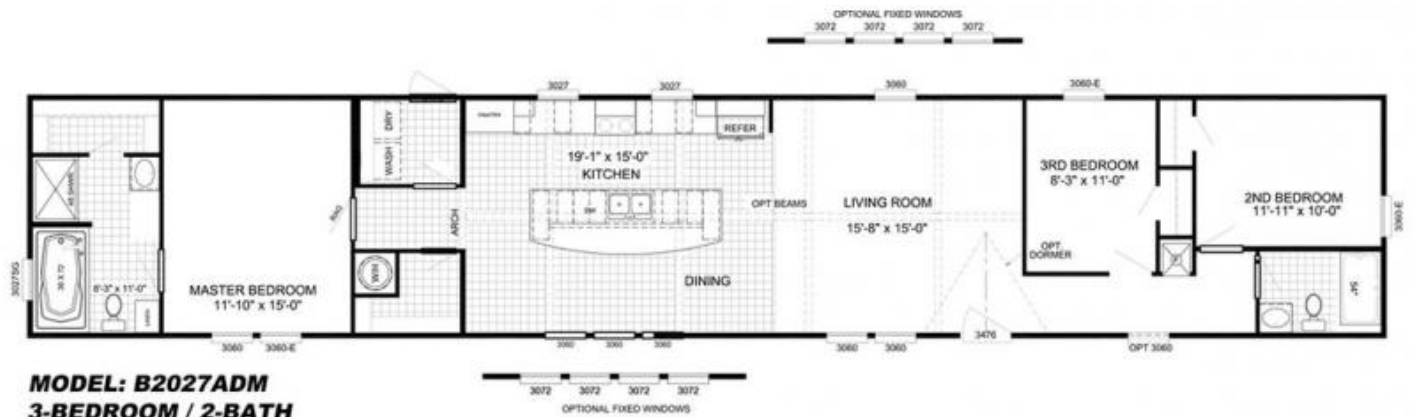

# #26 THE DEWEY BY BUCCANEER HOMES

**Address:** 1940 NORTH PINE STREET DERIDDER, LOUISIANA  
70634

**Description:** SIZE: 1260 SQUARE FEET 16 FEET BY 88 FEET

**Listing type:** Home for sale

TIM MAYES OR STEVE SMITH

**Bathrooms:** 2

**Bedrooms:** 3

**Agent name:** KITE BROS LLC

**Contacts:** TIM MAYES OR STEVE SMITH

**Listing status:** Available

**House size:** 1260

**Contacts:**