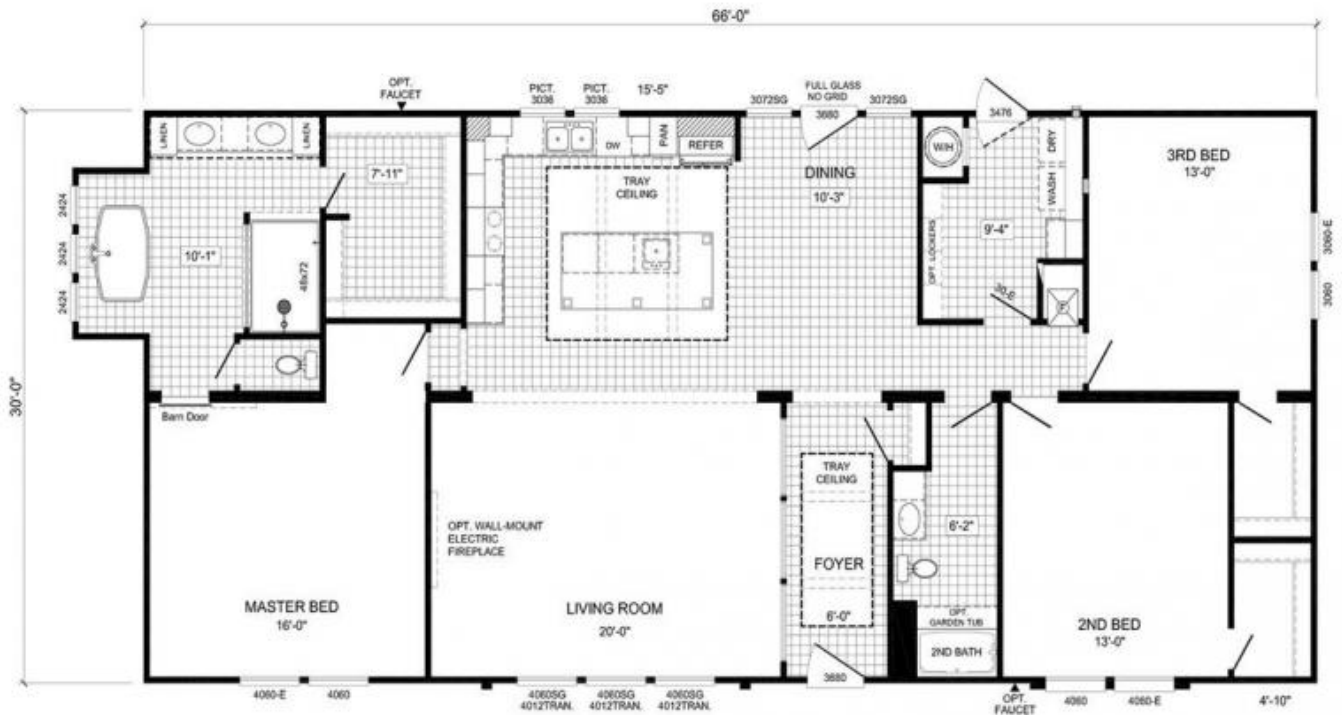

#43 THE CHURCHILL BY CAVALIER HOMES

Address: 1940 NORTH PINE STREET DERIDDER, LOUISIANA 70634

Description: MODEL 6744DT 3 BEDROOMS, 2 BATHS 32 FEET BY 70 FEET 2016 SQUARE FEET

Listing type: Home for sale
TIM MAYES OR STEVE SMITH

Bathrooms: 2

Bedrooms: 3

Agent name: KITE BROS LLC

Contacts: TIM MAYES OR STEVE SMITH

Listing status: Available

House size: 2016

Contacts: